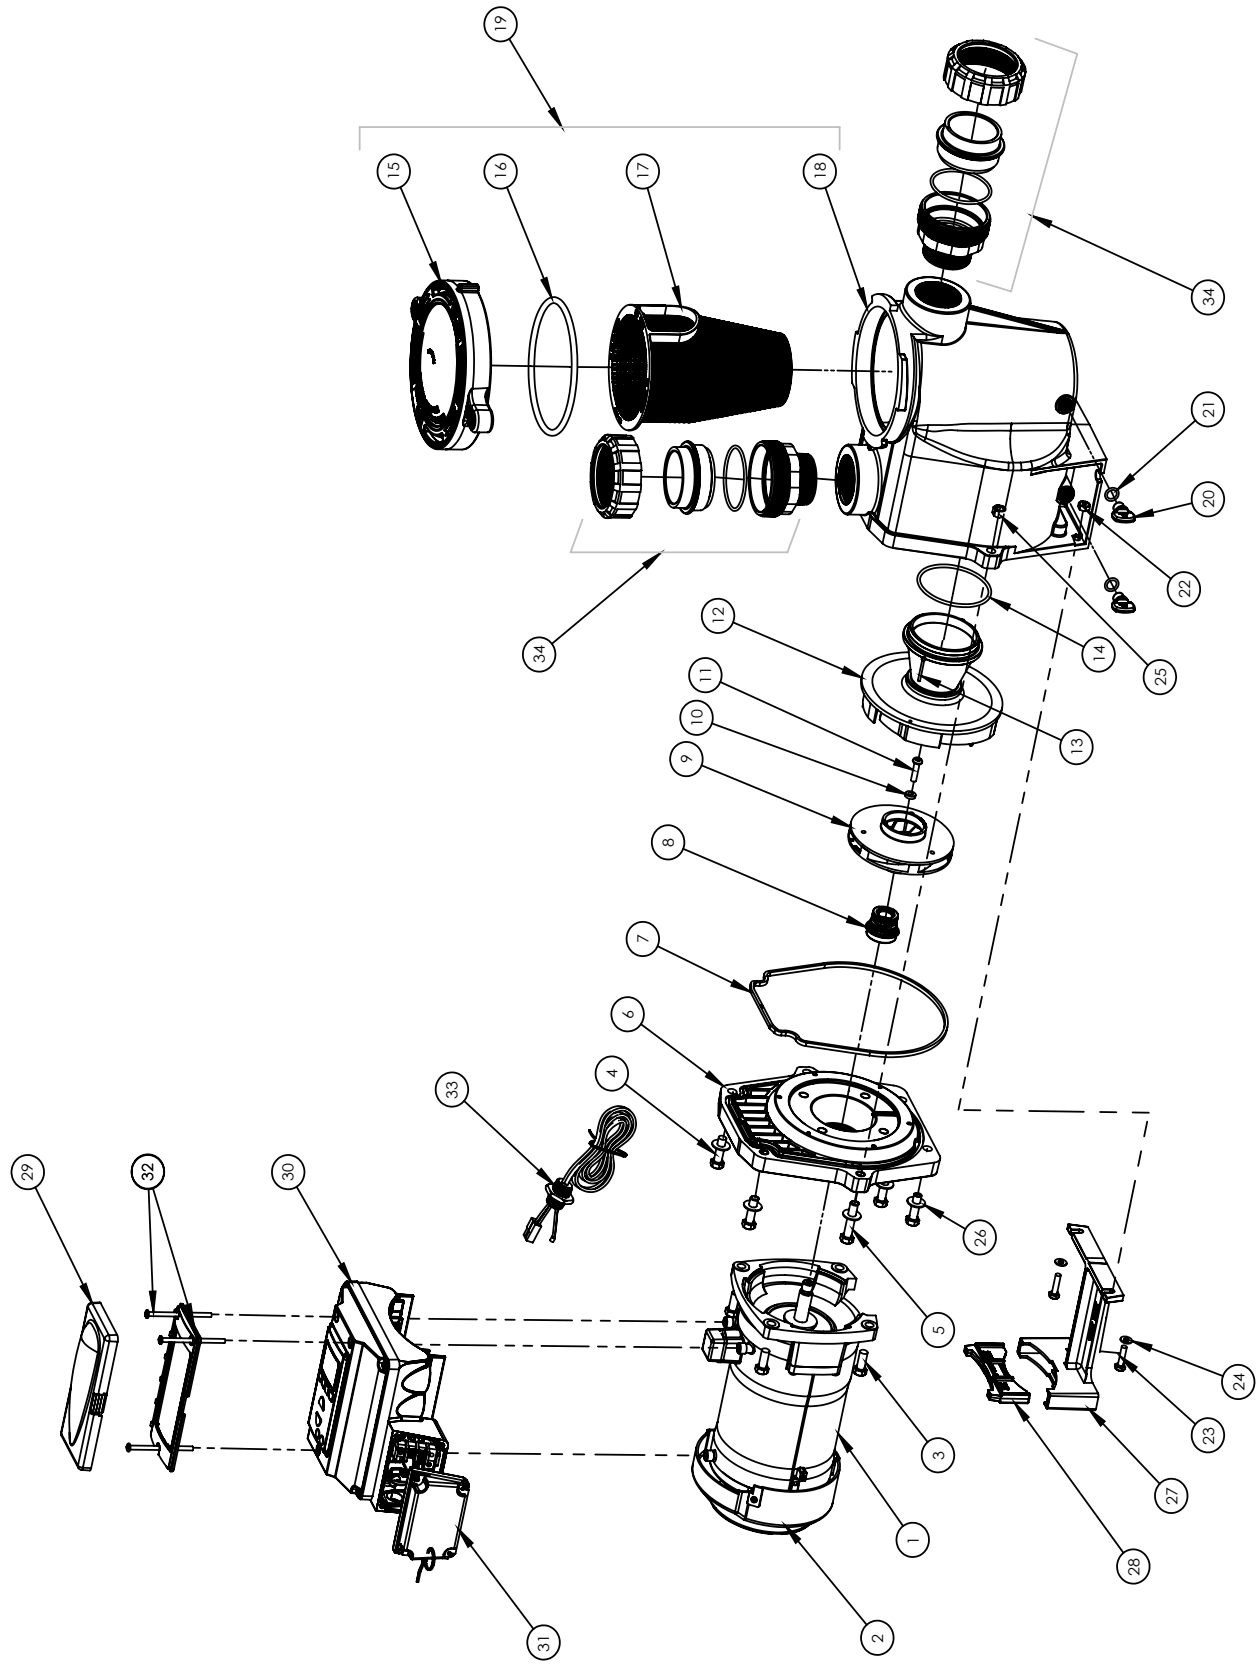

INTELLIFLO® PUMPS

REPLACEMENT PARTS

INTELLIFLO® PUMPS

REPLACEMENT PARTS

Item	Description	Part No.		
		INTELLIFLO VS PUMP	INTELLIFLO VF PUMP	INTELLIFLO VS+SVRS
1	Motor (Black)	357294	357294	357294
1	Motor (Almond)	350105	350105	350105
2	Motor Fan and Cowel Kit (Black)	352501	352501	352501
2	Motor Fan and Cowel Kit (Almond)	352401	352401	352401
3	Bolt Hex 3/8-16 x 7/8 SS	See Motor Fasteners Kit	See Motor Fasteners Kit	See Motor Fasteners Kit
3	Motor Fasteners Kit	801282	801282	801282
4	Bolt 3/8-16 x 1-1/4 Hex Cap	See Pump Fasteners Kit	See Pump Fasteners Kit	See Pump Fasteners Kit
5	Bolt 3/8-16 x 2" Hex Cap	See Pump Fasteners Kit	See Pump Fasteners Kit	See Pump Fasteners Kit
	Pump Fasteners Kit	801291	801291	801291
6	Seal Plate (Black)	350101	350101	350101
	Seal Plate (Almond)	350201	350201	350201
7	Gasket Sealpate	357100	357100	357100
8	Mechanical Seal	071734S	071734S	071734S
9	Impeller	073131	073131	073131
10	Screw 1/4-20 x 1 LH Phillips Pan	071652	071652	071652
11	Washer Rubber	075713	075713	071652
12	Diffuser	072928	072928	072928
13	Screw Set 4-40 x 1-1/8 (need 2)	071660	071660	071660
14	O - RING 1/8" X 3 3/8" ID	355227	355227	355227
	Seal Kit (Includes Items 7, 8 & 14)	071734K	071734K	071734K
15	LID KIT (Black) Includes Lid & O-Ring	357150K	357150K	357150K
	Lid (Almond)	375199	375199	375199
16	O-RING LID	350013	350013	350013
17	BASKET	070387	070387	070387
18	PUMP CASING	See Tank and Trap Assembly	See Tank and Trap Assembly	See Tank and Trap Assembly
19	TANK AND TRAP ASSEMBLY (BLACK) INCLUDES ITEMS 15, 16, 17, 18, 10 & 21	359541	359541	359541
19	TANK AND TRAP ASSEMBLY (ALMOND) INCLUDES ITEMS 15, 16, 17, 18, 10 & 21	357243	357243	357243
20	Drain Plug	See Drain Plug Kit	See Drain Plug Kit	See Drain Plug Kit
21	O-ring Drain Plug	See Drain Plug Kit	See Drain Plug Kit	See Drain Plug Kit
	DRAIN PLUG KIT (BLACK) Includes ITEMS 20, 21 x2	357161K	357161K	357161K
	DRAIN PLUG KIT (ALMOND) Includes ITEMS 20, 21 x2	071131K	071131K	071131K
22	Nut 1/4-20 SS Hex	See Foot Kit	See Foot Kit	See Foot Kit
23	Screw 1/4-20 x 1 Hex Cap	See Foot Kit	See Foot Kit	See Foot Kit
24	Wshr Flat 1/4 x 5/8 20 GA	See Foot Kit	See Foot Kit	See Foot Kit
25	Nut 3/8" SS 316 Coated	See Pump Fasteners Kit	See Pump Fasteners Kit	See Pump Fasteners Kit
26	Washer 3/8 ID x 7/8 OD	See Pump Fasteners Kit	See Pump Fasteners Kit	See Pump Fasteners Kit
27	Foot Black	See Foot Kit	See Foot Kit	See Foot Kit
28	Foot Insert Black	See Foot Kit	See Foot Kit	See Foot Kit
	Foot Kit (Black) Includes Items 22,23,24, 27,28	357159K	357159K	357159K
	Foot (Almond) Items 27 and 29	Order 070927 and 070929	Order 070927 and 070929	Order 070927 and 070929
29	Intelliflo - Control Cover Assy (Black)	350701	350701	350701
29	Intelliflo - Control Cover Assy (Almond)	350601	350601	350601
30	Variable speed drive (Black)	351104	358290	353070
30	Variable speed drive (Almond)	-	176L8087	350105
31	Terminal Cover (Black)	353310	353310	353310
31	Terminal Cover (Almond)	350621	350621	350621
32	Kit Hardware / Gasket	350612	350612	350612
33	Intellicom Communication Cable 50'	350122	350122	350122
34	Union 2in - PRAHER	200-903	200-903	200-903